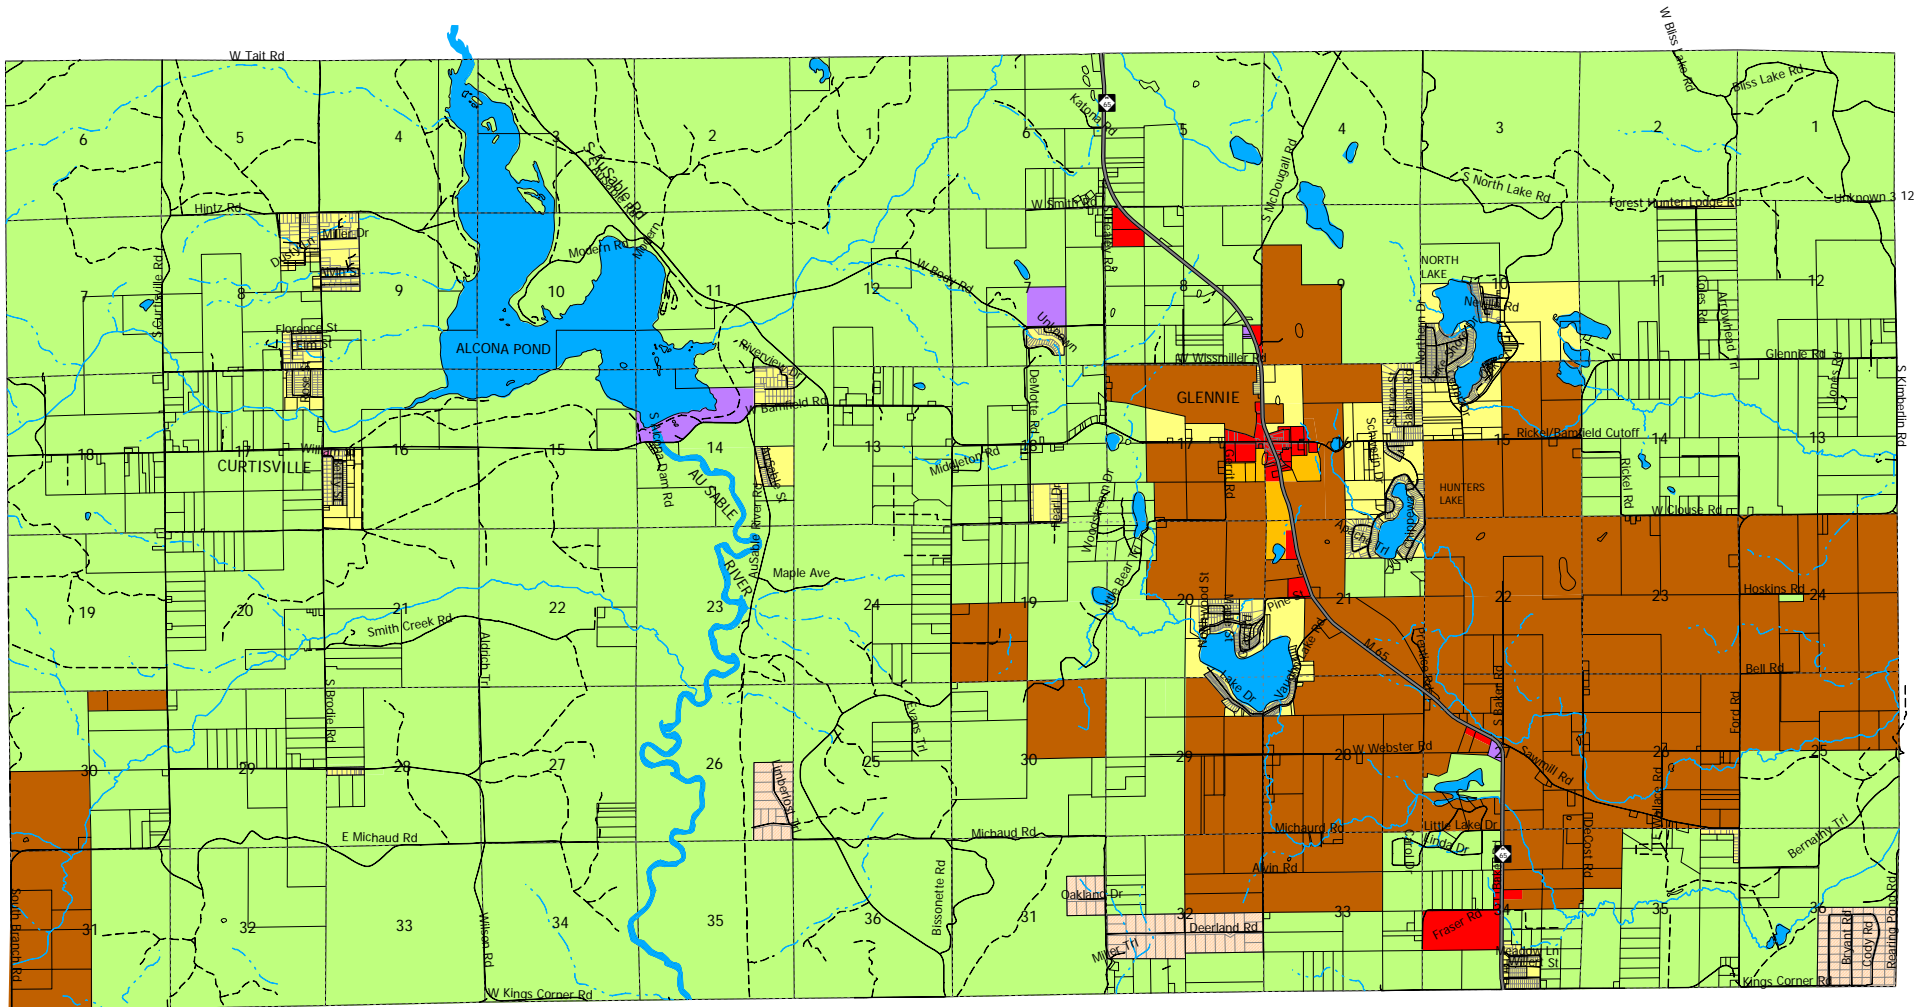

CURTIS TOWNSHIP

ZONING DISTRICTS

- | | | | |
|---------------------------------|----------------------------|---|------------------------|
| SFR - SINGLE FAMILY RESIDENTIAL | MR - MIXED RESIDENTIAL | RR - RURAL RESIDENTIAL | FR - FOREST RECREATION |
| AG - AGRICULTURAL | NB - NEIGHBORHOOD BUSINESS | CBCC - CENTRAL BUSINESS/CORRIDOR COMMERCIAL | I - INDUSTRIAL |