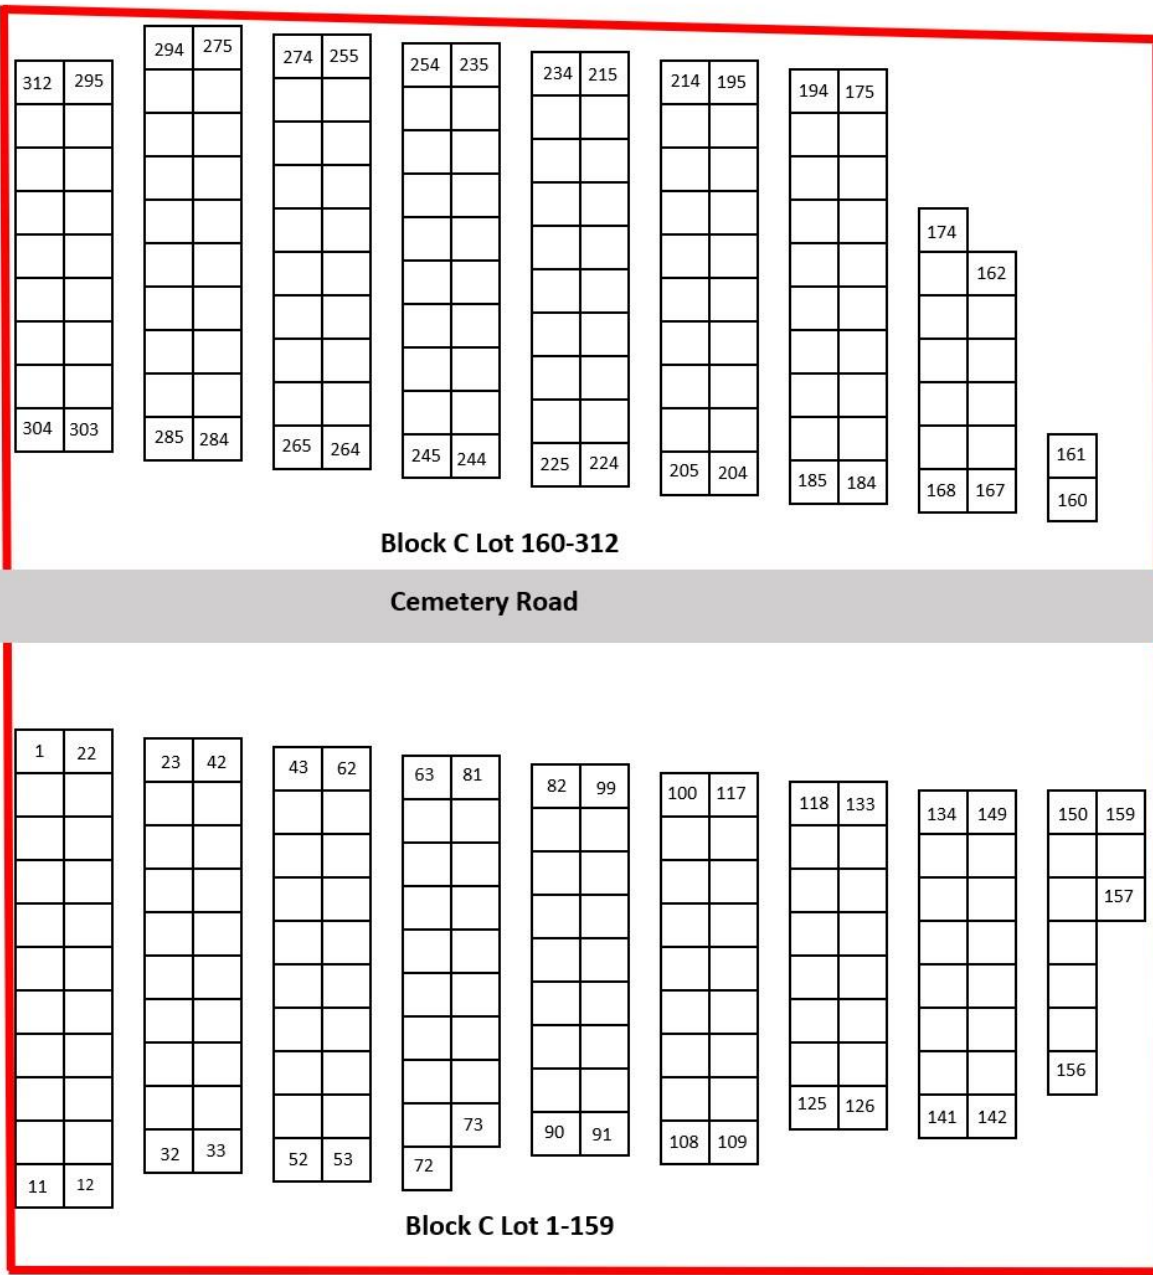

Old Part Lots 91- 135

Block 2 Lot 1-80

Block C Lot 160-312

Old Part Lots 1- 90

Block 1 Lot 1-110

Block C Lot 1-159

Part D Lot 313-337

M65

Scroll down to see individual sections

M65

Glennie Cemetery Grave Layout

Block "Old Part"

Cemetery Road

M65

**Glennie
Cemetery
Grave
Layout -
Block "1"**

Cemetery Road

Glennie Cemetery Grave Layout - Block "2"

Glennie Cemetery Grave Layout Block "C"

M65

337	336	331	330	325	324	319	318	314	313
338	335	332	329	326	323	320	317	315	
339	334	333	328	327	322	321	316		

Part D Lots 313-337

Glennie Cemetery Grave Layout

Block "D"

Parking Area

M65