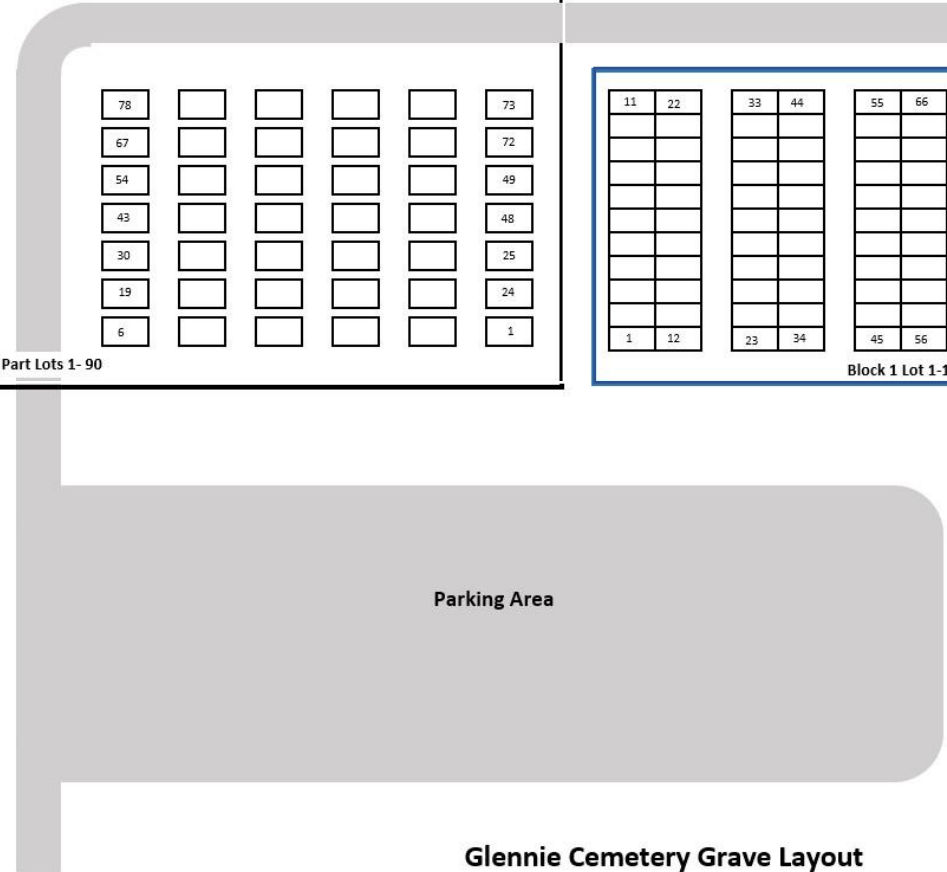

Old Part Lots 91- 135

Block 2 Lot 1-80

Block C Lot 160-312

Old Part Lots 1- 90

Block 1 Lot 1-110

Block C Lot 1-159

Part D Lot 313-337

M65

Scroll down to see individual sections

M65

Glennie Cemetery Grave Layout

Block "Old Part"

Cemetery Road

M65

**Glennie
Cemetery
Grave
Layout -
Block "1"**

Cemetery Road

Glennie Cemetery Grave Layout - Block "2"

Glennie Cemetery Grave Layout Block "C"

M65

337	336	331	330	325	324	319	318	314	313
338	335	332	329	326	323	320	317	315	
339	334	333	328	327	322	321	316		

Part D Lots 313-337

Glennie Cemetery Grave Layout

Block "D"

Parking Area

M65