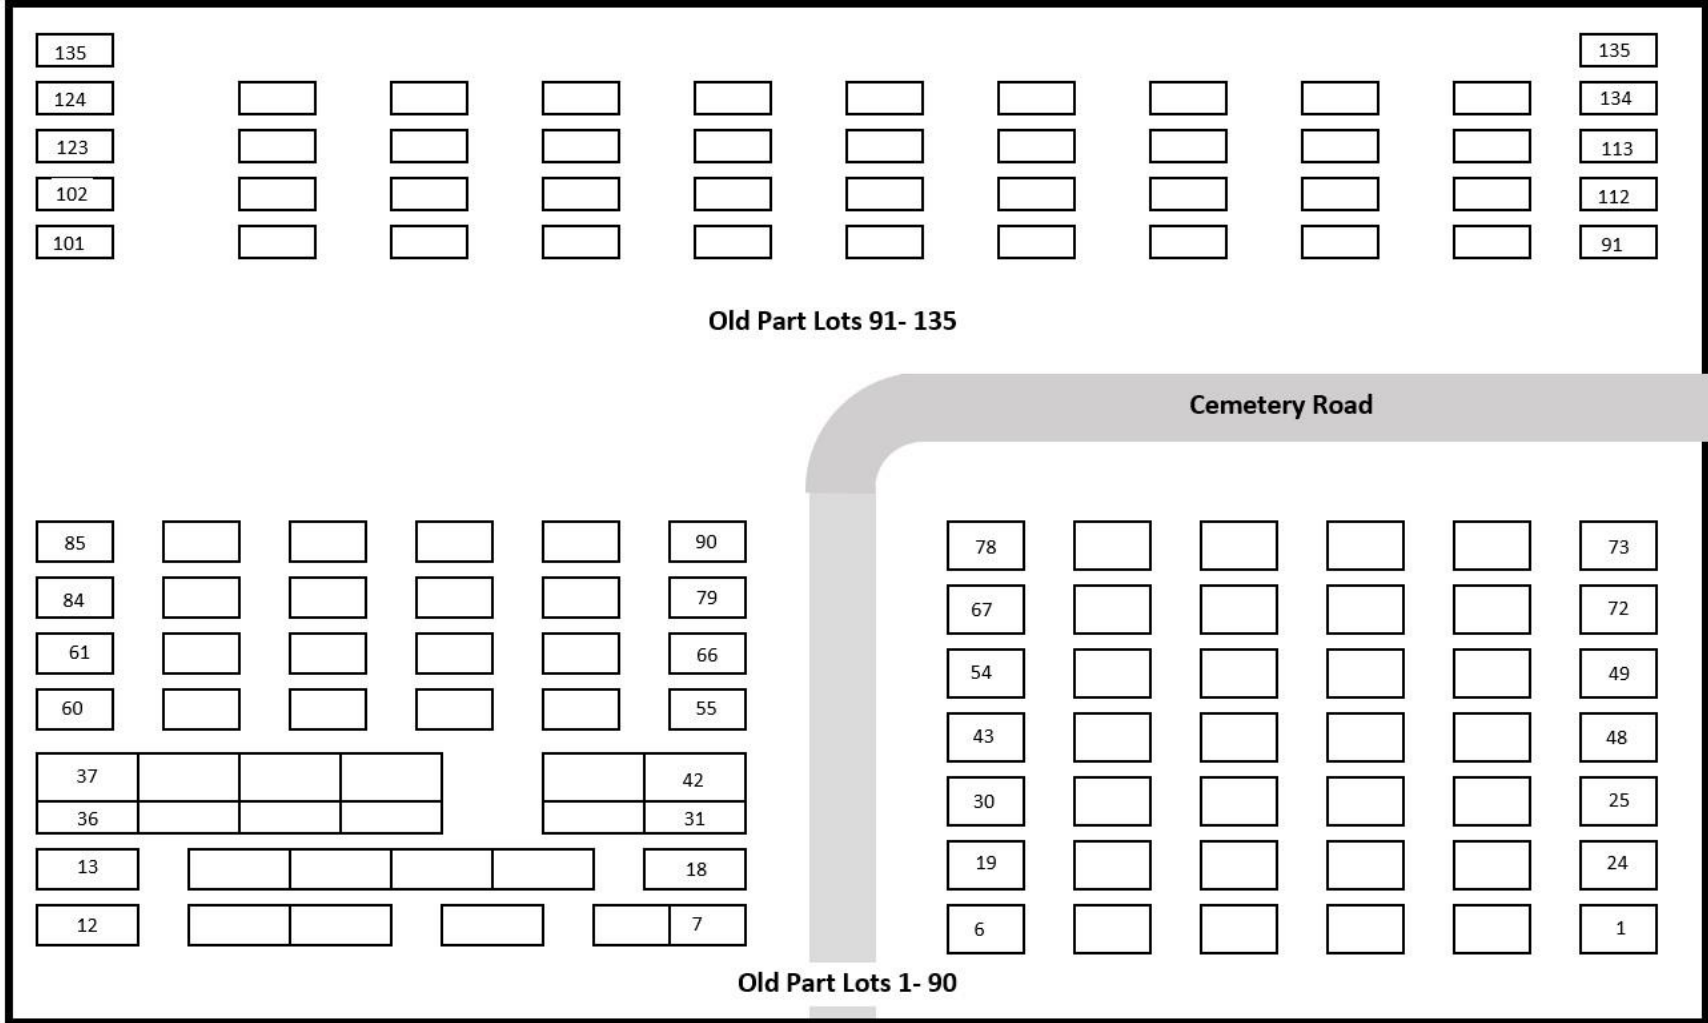

Old Part Lots 91- 135

Block 2 Lot 1-80

Block C Lot 160-312

Old Part Lots 1- 90

Block 1 Lot 1-110

Block C Lot 1-159

Part D Lot 313-337

M65

Scroll down to see individual sections

M65

Glennie Cemetery Grave Layout

Block "Old Part"

Cemetery Road

M65

**Glennie
Cemetery
Grave
Layout -
Block "1"**

Cemetery Road

Glennie Cemetery Grave Layout - Block "2"

Glennie Cemetery Grave Layout Block "C"

M65

337	336	331	330	325	324	319	318	314	313
338	335	332	329	326	323	320	317	315	
339	334	333	328	327	322	321	316		

Part D Lots 313-337

Glennie Cemetery Grave Layout

Block "D"

Parking Area

M65